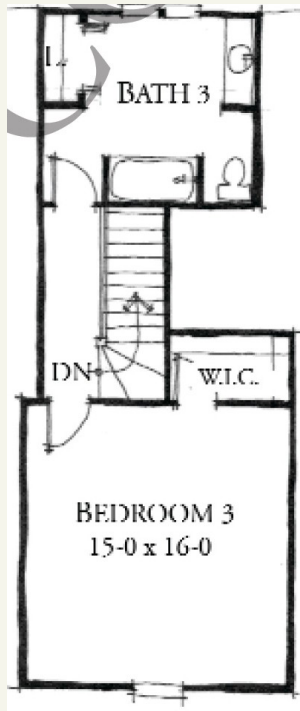

The Lafayette

Front Porch Collection

THE VILLAGE AT TRADITION

HOME FEATURES:

- 3BR ♦ 3BA
- 1727 SQFT TOTAL
- 1243 SQFT FIRST FLOOR
- 484 SQFT SECOND FLOOR

TRADITION VILLAGE REALTY, LLC
 12500 VILLAGE AVENUE EAST
 BILOXI, MISSISSIPPI 39532
 PHONE: 228.396.9622
 FAX: 228.396.8372
 WWW.TRADITIONMS.COM