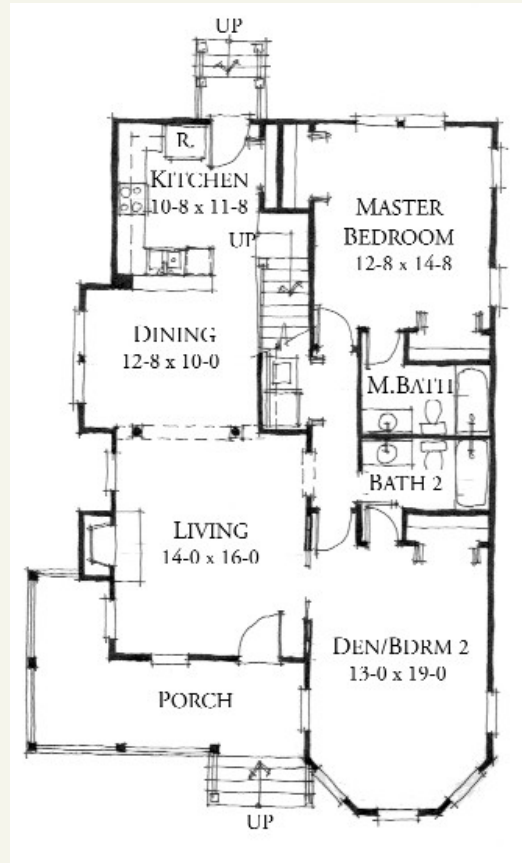

The Lafayette

Front Porch Collection

THE VILLAGE AT TRADITION

HOME FEATURES:

- 3BR ♦ 3BA
- 1727 SQFT TOTAL
- 1243 SQFT FIRST FLOOR
- 484 SQFT SECOND FLOOR

TRADITION VILLAGE REALTY, LLC
 12500 VILLAGE AVENUE EAST
 BILOXI, MISSISSIPPI 39532
 PHONE: 228.396.9622
 FAX: 228.396.8372
 WWW.TRADITIONMS.COM