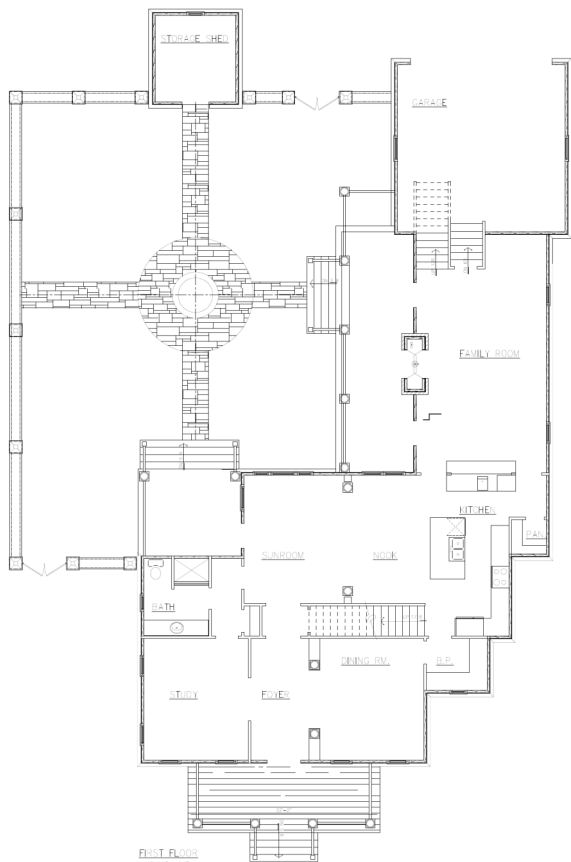

Model Home

THE VILLAGE AT TRADITION

ELLIOTT HOMES, LLC

PHOTO IS REPRESENTATIVE OF THE MODEL, NOT A PHOTO OF THE ACTUAL HOME.

HOME FEATURES:

- ◆ 3BR ◆ 3BA ◆ STUDY ◆ BONUS ROOM
- ◆ 3207 SQFT TOTAL
- ◆ 1713 SQFT FIRST FLOOR
- ◆ 1201 SQFT SECOND FLOOR
- ◆ 293 SQFT GUEST SUITE
- ◆ MASTER BATH FEATURES WALK-IN CLOSET & BREAKFAST BAR
- ◆ MODERN AMENITIES WITH A TRADITIONAL TWIST
- ◆ HUGE OUTDOOR LIVING AREA
- ◆ 2 FIREPLACES, 1 OUTDOOR, 1 SEE THROUGH INDOOR/OUTDOOR