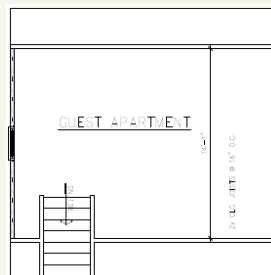

Model Home

THE VILLAGE AT TRADITION

ELLIOTT HOMES, LLC

PHOTO IS REPRESENTATIVE OF THE MODEL, NOT A PHOTO OF THE ACTUAL HOME.

HOME FEATURES:

- ◆ 3BR ◆ 3BA ◆ STUDY ◆ BONUS ROOM
- ◆ 3207 SQFT TOTAL
- ◆ 1713 SQFT FIRST FLOOR
- ◆ 1201 SQFT SECOND FLOOR
- ◆ 293 SQFT GUEST SUITE
- ◆ MASTER BATH FEATURES WALK-IN CLOSET & BREAKFAST BAR
- ◆ MODERN AMENITIES WITH A TRADITIONAL TWIST
- ◆ HUGE OUTDOOR LIVING AREA
- ◆ 2 FIREPLACES, 1 OUTDOOR, 1 SEE THROUGH INDOOR/OUTDOOR