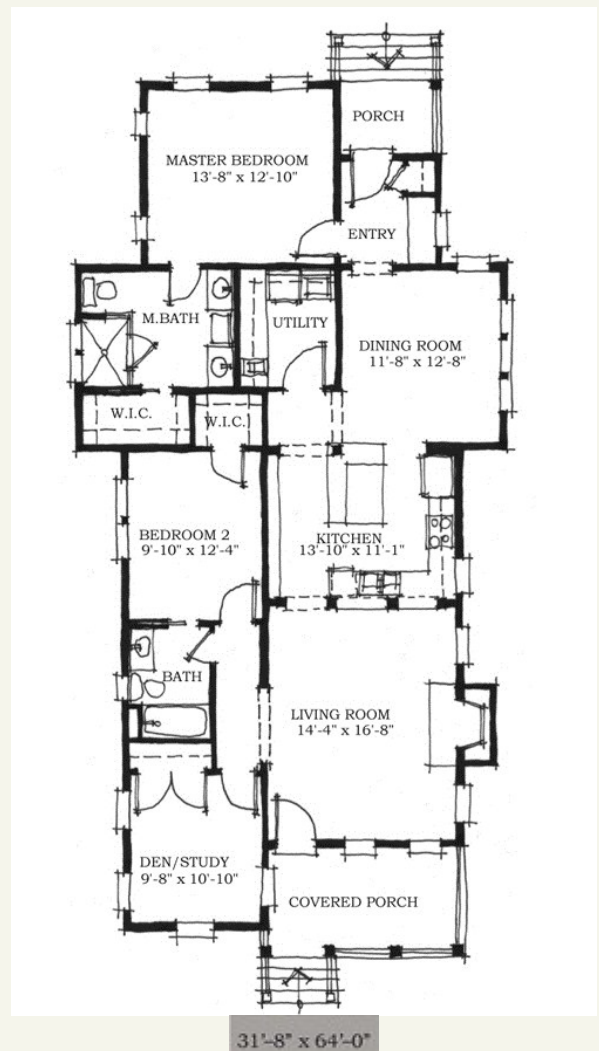

The Bienville

Front Porch Collection

THE VILLAGE AT TRADITION

HOME FEATURES:

- 3BR ♦ 2BA
- 1490 SQFT TOTAL
- SPACIOUS MASTER SUITE
- COZY LIVING ROOM WITH FIREPLACE

TRADITION PROPERTIES, INC.
12500 VILLAGE AVENUE EAST
BILOXI, MISSISSIPPI 39532
PHONE: 228.396.9622
FAX: 228.396.8372
WWW.TRADITIONMS.COM