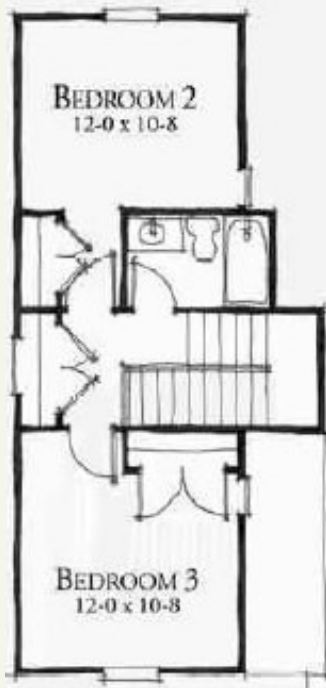

The Bayview

Front Porch Collection

THE VILLAGE AT TRADITION

HOME FEATURES:

- 3BR ♦ 2.5BA
- 1507 SQFT TOTAL
- 1047 SQFT FIRST FLOOR
- 460 SQFT SECOND FLOOR

TRADITION VILLAGE REALTY, LLC
12500 VILLAGE AVENUE EAST
BILOXI, MISSISSIPPI 39532
PHONE: 228.396.9622
FAX: 228.396.8372
WWW.TRADITIONMS.COM