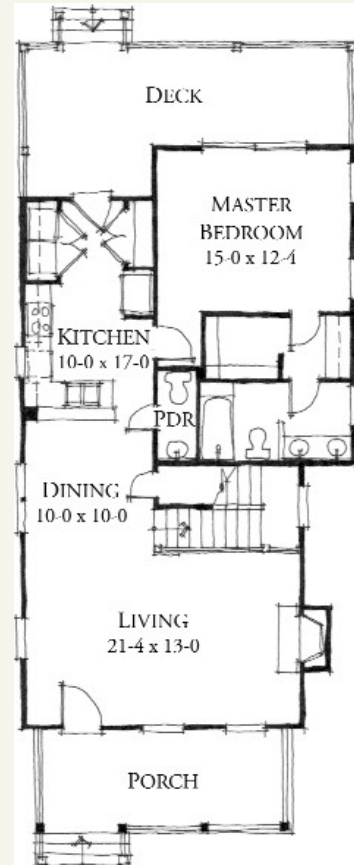

The Bayview

Front Porch Collection

THE VILLAGE AT TRADITION

HOME FEATURES:

- 3BR ♦ 2.5BA
- 1507 SQFT TOTAL
- 1047 SQFT FIRST FLOOR
- 460 SQFT SECOND FLOOR

TRADITION VILLAGE REALTY, LLC
12500 VILLAGE AVENUE EAST
BILOXI, MISSISSIPPI 39532
PHONE: 228.396.9622
FAX: 228.396.8372
WWW.TRADITIONMS.COM